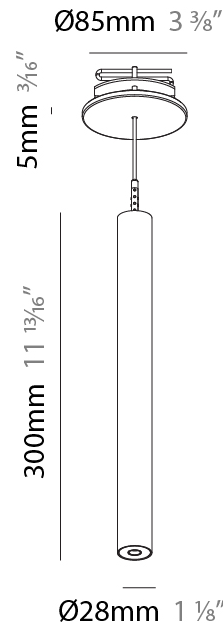

ELECTRICAL

Lamp Type: LED (Zhaga Standard)
Input Wattage (W): 6.6
Total Output Wattage (W): 6
Dimming: Tri-Mode (Non-Dimming and Phase Dimming (120Vac only) and 0-10V Dimming)
Driver Included: Yes
Driver Location: External
Driver Type: Constant Current - Universal
Driver Class: Class 2
Housing: ENCP3 w/Quick Connect
Input Voltage (V): 120 - 277
Constant Current (MA): 500

LED

Number of LEDs: 1
Color Temperature (°K): 2700 / 3000 / 4000
Max. Delivered Lumen (lm): 330 / 360 / 380
CRI: >90 CRI
Lamp Life (hrs): 50000
Upon Request: ***3500K available in minimum quantities (larger quantities upon request)

OPTICAL

Optic°: 24 / 32 / 34 / 55 / 58

RATINGS AND CERTIFICATIONS

Certified By: Certified for North American Standards
IP rating: IP20

Zaneen Group Inc. © 2024, T 1800-388-3382, F 416-247-9319, www.zaneen.com

Available for International specifications by adding 'INT' at the end of the existing Model #. For assistance on 'custom' specifications, contact zteam@zaneen.com. In a constant effort to supply the best product, we reserve the right to change specifications or materials without notice. The most recent specification sheets are found at zaneen.com