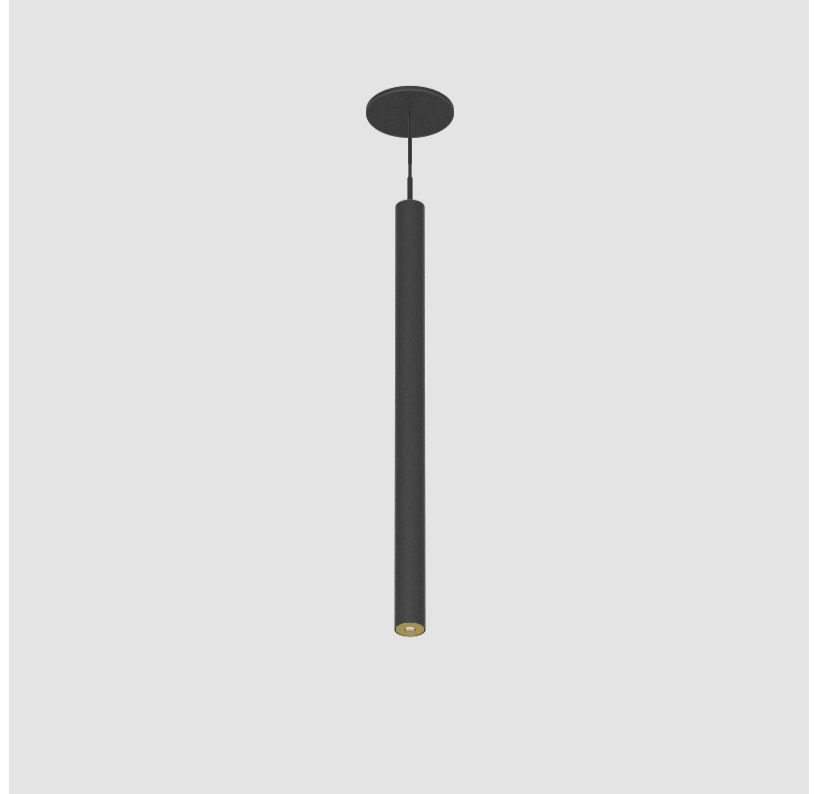

ELECTRICAL

Lamp Type: LED (Zhaga Standard)
Input Wattage (W): 6.4
Total Output Wattage (W): 6
Dimming: Tri-Mode (Non-Dimming and Phase Dimming (120Vac only) and 0-10V Dimming)
Driver Included: Yes
Driver Location: External
Driver Type: Constant Current - Universal
Driver Class: Class 2
Housing: ENCP3 w/Quick Connect
Input Voltage (V): 120 - 277
Constant Current (MA): 500

LED

Number of LEDs: 1
Color Temperature (°K): 2700 / 3000 / 3500 / 4000
Max. Delivered Lumen (lm): Max 381 / 404 / 426 / 438
Nominal Lumen (lm): 460 / 487 / 514 / 528
CRI: >90 CRI
Lamp Life (hrs): 50000

OPTICAL

Reflector°: 20 / 26 / 56

RATINGS AND CERTIFICATIONS

Certified By: CSA Certified to UL and CSA Standards

IP Rating: IP20 © 2024, T 1800-388-3382, F 416-247-9319, www.zaneen.com

Available for International specifications by adding 'INT' at the end of the existing Model #. For assistance on 'custom' specifications, contact zteam@zaneen.com. In a constant effort to supply the best product, we reserve the right to change specifications or materials without notice. The most recent specification sheets are found at zaneen.com